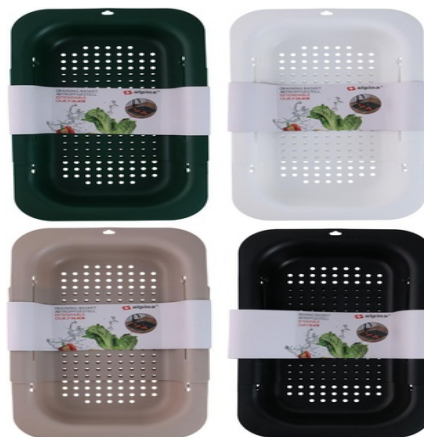

# ALPINA Draining Basket 47.7x34.4x19.6cm Origin Cina

Spacious draining basket for the sink. Perfect for draining dishes and vegetables in your kitchen.

- Large size for more capacity
- Fits most kitchen sinks
- Lightweight and easy to clean

## SPECIFICATIONS

Brand	ALPINA	Weight	300 g
EAN	8711252568485	FSC Article	FSCNA
Manufacturer	ALPINA	Minimum lead time	5 days
Country of origin	China	FSC Packaging	FSCMIX70
Product Dimensions	198 x 343 x 65 mm	Main Colour	Beige, Black, Green, White
HS code	3924100090000000		