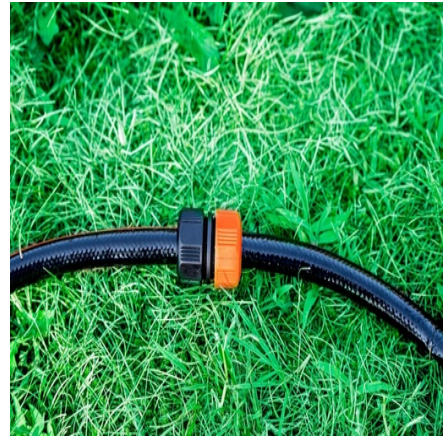

# BLACK+DECKER Hose Mender 1/2 Inch

Origin  
Cina

Easily repair your garden hose with this 1/2 inch hose mender. Ensures secure and quick connection.

- Fast, easy installation
- Durable, leak-proof joint
- Fits standard 1/2 inch hoses

## SPECIFICATIONS

Brand	<b>BLACK+DECKER</b>	Weight	<b>16 g</b>
EAN	<b>8711252235875</b>	FSC Article	<b>FSCNA</b>
Manufacturer	<b>BLACK+DECKER</b>	Minimum lead time	<b>5 days</b>
Country of origin	<b>China</b>	FSC Packaging	<b>FSCNA</b>
Product Dimensions	<b>33 x 34 x 45 mm</b>	Main Colour	<b>Black</b>
HS code	<b>3917400099000000</b>		