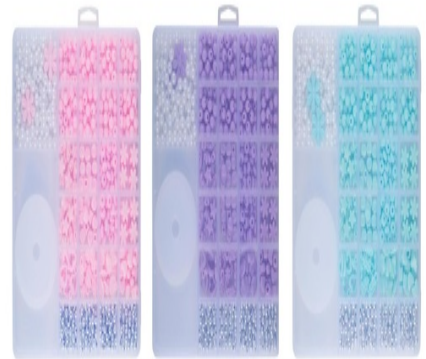

EDDY TOYS Beads Jewellery Craft Kit 10000 Pieces

Origin
Cina

Create unique jewellery with 10000 beads. Perfect for creative girls who love making their own accessories.

- Massive set with 10000 beads
- Ideal for jewellery making activities
- Encourages creativity and fun

SPECIFICATIONS

Brand	EDDY TOYS	Weight	249 g
EAN	8711252006819	FSC Article	FSCNA
Manufacturer	EDDY TOYS	Minimum lead time	5 days
Country of origin	China	FSC Packaging	FSCMIXCREDIT
Product Dimensions	190 x 17 x 199 mm	Main Colour	Blue light, Pink light, Purple light, White, Silver
HS code	9503007000000000		