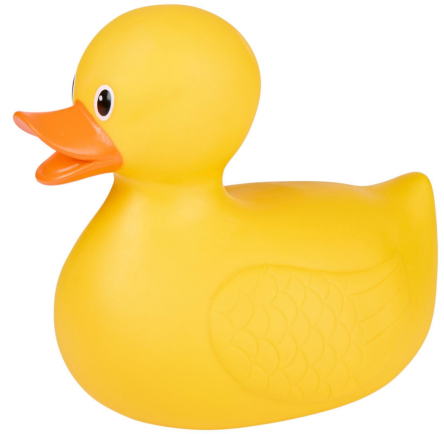

EDDY TOYS Bath Duck Decoration 22cm

Origin
Cina

Cheerful 22cm bath duck for fun bath time. Lightweight and safe, ideal for young children and water play.

- Ideal size for little hands
- Lightweight and safe for kids
- Encourages imaginative bath play

SPECIFICATIONS

Brand	EDDY TOYS	Weight	353 g
EAN	8711252305875	FSC Article	FSCNA
Manufacturer	EDDY TOYS	Minimum lead time	5 days
Country of origin	China	FSC Packaging	FSC100
Product Dimensions	235 x 175 x 195 mm	Main Colour	Yellow
HS code	9503004990000000		