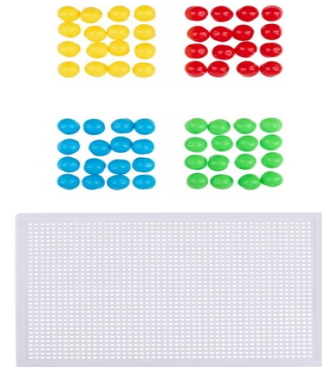

EDDY TOYS Nail Building Puzzle for Children

Origin
Cina

Creative nail building puzzle enhances fine motor skills and imagination in kids. Perfect for hours of educational fun.

- Encourages fine motor skills
- Boosts creative thinking
- Ideal for young children

SPECIFICATIONS

Brand	EDDY TOYS	Weight	109 g
EAN	8711252297651	FSC Article	FSCNA
Manufacturer	EDDY TOYS	Minimum lead time	5 days
Country of origin	China	FSC Packaging	FSC100
Product Dimensions	270 x 15 x 190 mm	GRS Certified	No
HS code	9503003500000000	Main Colour	White, Red, Blue, Yellow, Green

PACKAGING

Inner box dimensions	415 x 330 x 305 mm
Inner box quantity	12 pcs
Inner box weight	3600 gr
Outer box dimensions	415 x 330 x 305 mm
Outer box quantity	12 pcs
Outer box weight	3600 gr

Specifications subject to change without notice.