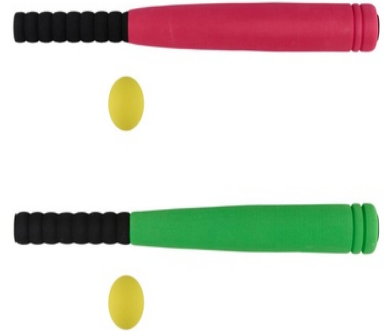

EDDY TOYS Baseball Bat 54cm With Ball

Origin
Cina

Lightweight 54cm baseball bat with ball. Perfect for outdoor summer play for kids of all ages.

- Great for outdoor fun
- Safe and lightweight design
- Ideal for young sports fans

SPECIFICATIONS

Brand	EDDY TOYS	Weight	100 g
EAN	8711252322605	FSC Article	FSCNA
Manufacturer	EDDY TOYS	Minimum lead time	5 days
Country of origin	China	FSC Packaging	FSCNA
Product Dimensions	55 x 55 x 600 mm	Main Colour	Yellow, Black
HS code	9506999000000000		