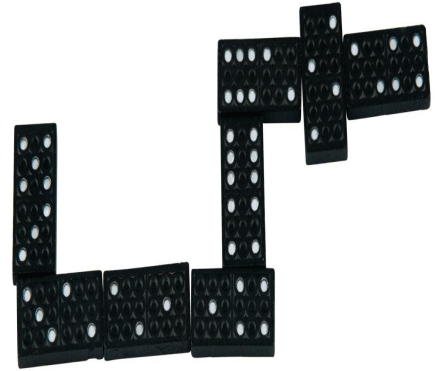

# EDDY TOYS Domino Wood

Origin  
Cina

Classic wooden domino game. Ideal for family game nights and educational fun for all ages.

- Made from durable wood
- Encourages logical thinking
- Perfect for all ages

## SPECIFICATIONS

Brand	EDDY TOYS	Weight	76 g
EAN	8711252351070	FSC Article	FSCNA
Manufacturer	EDDY TOYS	Minimum lead time	5 days
Country of origin	China	FSC Packaging	FSCMIXCREDIT
Product Dimensions	150 x 30 x 63 mm	Main Colour	Black
HS code	9504908000000000		