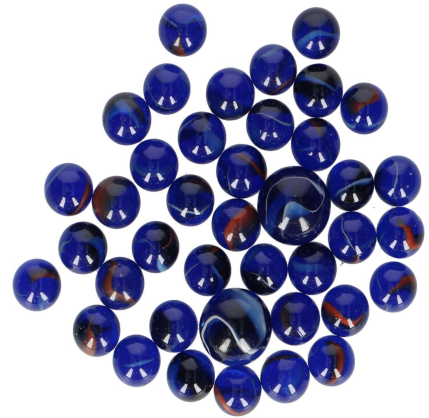

EDDY TOYS Marbles 38+2pcs

Origin
Cina

Marbles for endless fun indoors and outdoors. Great for games or collections. Durable quality ensures lasting playtime.

- For indoor and outdoor play
- Ideal for marble games
- Durable and long-lasting

SPECIFICATIONS

| | | | |
|-------------------|----------------------|--------------------|--------------------------|
| Brand | EDDY TOYS | Product Dimensions | 100 x 100 x 70 mm |
| EAN | 8711252297941 | HS code | 9503009990000000 |
| Manufacturer | EDDY TOYS | Weight | 250 g |
| Country of origin | China | Minimum lead time | 5 days |