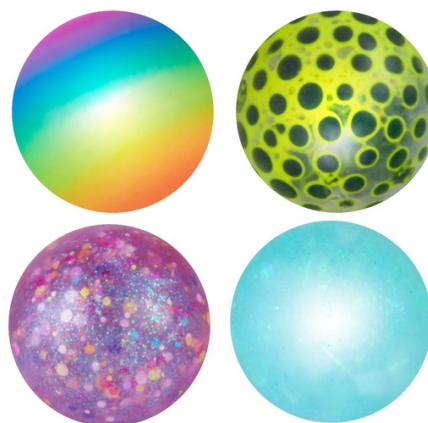

EDDY TOYS Squish Stress Ball 5cm

Origin
Cina

Fun 5cm squish stress ball for relaxation and play. Perfect for stress relief at home, work, or on the go.

- Ideal for stress relief and relaxation
- Suitable for all ages
- Compact size for easy carrying

SPECIFICATIONS

| | | | |
|--------------------|-------------------------|-------------------|---------------------|
| Brand | EDDY TOYS | Weight | 342 g |
| EAN | 8711252332963 | FSC Article | FSCNA |
| Manufacturer | EDDY TOYS | Minimum lead time | 5 days |
| Country of origin | China | FSC Packaging | FSCNA |
| Product Dimensions | 50 x 50 x 50 mm | GRS Certified | No |
| HS code | 9503009590000000 | Main Colour | Multi Colour |