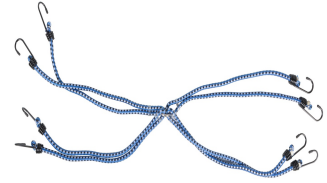

# KINZO 8-Arms Bungee Cord 80cm

Origin  
Cina

Durable 8-arms bungee cord, perfect for securing loads. Available in assorted colors, TÜV/GS certified for safety.

- 8 arms provide superior hold
- TÜV/GS certified for reliability
- Ideal for luggage and transport

## SPECIFICATIONS

Brand	KINZO	Weight	389 g
EAN	8711252855585	FSC Article	FSCNA
Manufacturer	KINZO	Minimum lead time	5 days
Country of origin	China	FSC Packaging	FSCNA
Product Dimensions	111 x 190 x 60 mm	Main Colour	Blue, Yellow, Black, Silver
HS code	6307909899000000		