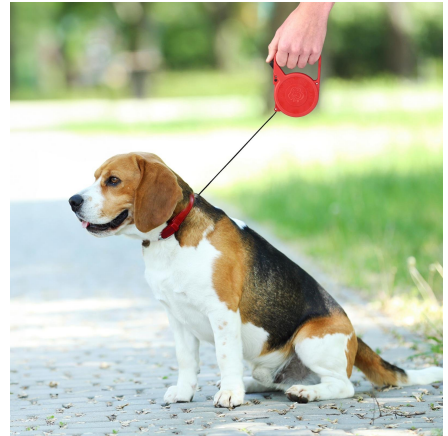

LIFETIME Dog Leash Retractable 3m

Origin
Cina

Convenient retractable dog leash with a 3 meter range. Perfect for daily walks and reliable control over your pet.

- Extends up to 3 meters
- Lightweight and easy to use
- Ideal for all dog sizes