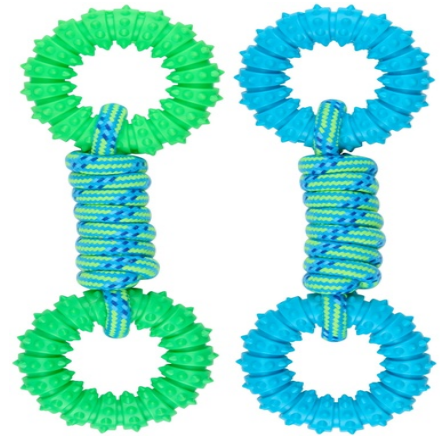

PET TOYS Dog Toy Rope With Rings

Origin
Cina

Durable rope toy with rings for dogs. Great for chewing and tug games. Size: 29x11x4cm.

- Built for strong chewers
- Promotes healthy gums
- Ideal for interactive play

SPECIFICATIONS

Brand	PET TOYS	Weight	174 g
EAN	8711252424811	FSC Article	FSCNA
Manufacturer	PET TOYS	Minimum lead time	5 days
Country of origin	China	FSC Packaging	FSCMIX70
Product Dimensions	305 x 105 x 50 mm	Main Colour	Green light, Blue light, Blue dark, Yellow light
HS code	3926909790000000		

PACKAGING

Inner box dimensions	320 x 310 x 175 mm
Inner box quantity	12 pcs
Inner box weight	2410 gr
Outer box dimensions	320 x 310 x 175 mm
Outer box quantity	12 pcs
Outer box weight	2410 gr

Specifications subject to change without notice.