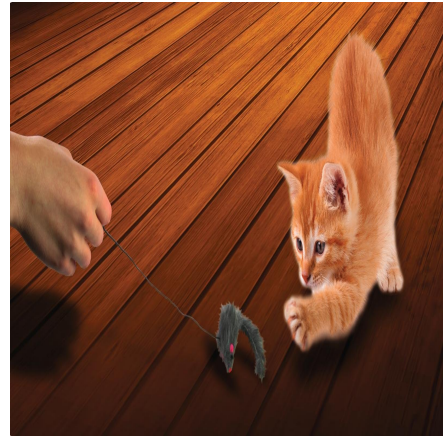

PET TOYS Cat Toy Mouse With Tail

Interactive mouse-shaped cat toy with long tail. Ideal for active play and stimulating your cat's hunting instincts.

- Encourages active play and movement
- Stimulates natural hunting behavior
- Suitable for all cat breeds

SPECIFICATIONS

Brand	PET TOYS	Weight	9 g
EAN	8711252036779	FSC Article	FSCNA
Manufacturer	PET TOYS	Minimum lead time	5 days
Country of origin	China	FSC Packaging	FSCMIXCREDIT
Product Dimensions	45 x 170 x 370 mm	Main Colour	White, Black
HS code	6307909899000000		