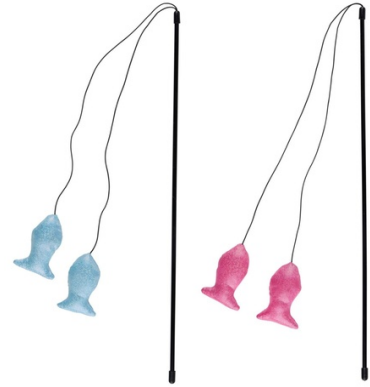

# PET TOYS Cat Toy Teaser Wand With 2 Fish Origin Cina

Interactive cat teaser wand with two fish. Encourages playful exercise and bonding with your cat. Length: 46 cm.

- Promotes active play for cats
- Encourages bonding between pet and owner
- Durable and ideal for daily play

## SPECIFICATIONS

Brand	<b>PET TOYS</b>	Weight	<b>18 g</b>
EAN	<b>8711252341590</b>	FSC Article	<b>FSCNA</b>
Manufacturer	<b>PET TOYS</b>	Minimum lead time	<b>5 days</b>
Country of origin	<b>China</b>	FSC Packaging	<b>FSCMIX70</b>
Product Dimensions	<b>68 x 1 x 210 mm</b>	Main Colour	<b>Pink, Blue light</b>
HS code	<b>6307901000000000</b>		