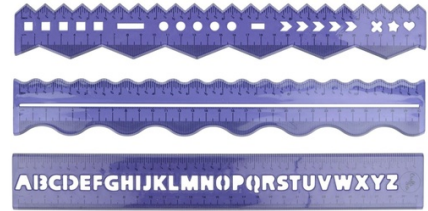

TOPWRITE Creative Ruler Set 30cm

Origin
Cina

Versatile 30cm ruler set ideal for school, office, and creative projects. Includes three unique rulers for precise work.

- Three different ruler designs
- Perfect for creative tasks
- Clear 30cm measurement scale

SPECIFICATIONS

Brand	TOPWRITE	Weight	104 g
EAN	8711252559599	FSC Article	FSCNA
Manufacturer	TOPWRITE	Minimum lead time	5 days
Country of origin	China	FSC Packaging	FSCMIX70
Product Dimensions	175 x 5 x 368 mm	Main Colour	Blue dark
HS code	9017801000000000		

PACKAGING

Inner box dimensions	380 x 185 x 80 mm
Inner box quantity	12 pcs
Inner box weight	2000 gr
Outer box dimensions	380 x 185 x 80 mm
Outer box quantity	12 pcs
Outer box weight	2000 gr

Specifications subject to change without notice.