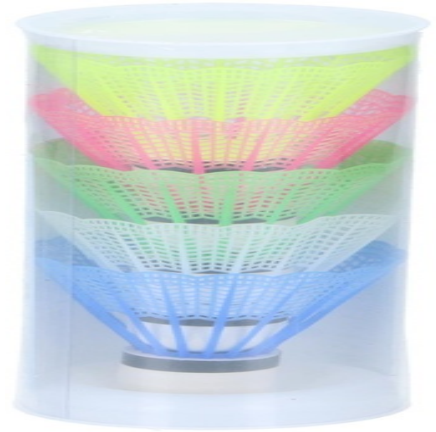

Badminton Shuttle For Outdoor Play

Origin
Cina

Lightweight badminton shuttle, ideal for fast outdoor play. Perfect for both recreational and sporty matches.

- Durable, lightweight construction
- Ideal for outdoor badminton games
- Great for sports and recreation

SPECIFICATIONS

| | | | |
|--------------------|------------------|-------------------|----------------------------------|
| Brand | Senza marca | Weight | 36 g |
| EAN | 8711252453453 | Diameter | 65 mm |
| Manufacturer | UNBRANDED | Minimum lead time | 5 days |
| Country of origin | China | FSC Article | FSCNA |
| Product Dimensions | 65 x 65 x 197 mm | FSC Packaging | FSCNA |
| HS code | 9506999000000000 | Main Colour | White, Blue, Yellow, Pink, Green |