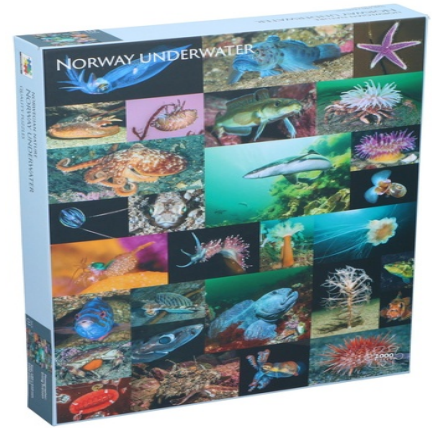

Puzzle Norway Underwater 1000 Pieces

Origin
Cina

Puzzle with Norwegian underwater world scenery. Size: 68x48cm.

- 1000 pieces for great fun
- Norway underwater theme
- Size 68x48cm

SPECIFICATIONS

Brand	UNBRANDED	Weight	842 g
EAN	7072611003988	FSC Article	FSCNA
Manufacturer	UNBRANDED	Minimum lead time	5 days
Country of origin	China	FSC Packaging	FSCNA
Product Dimensions	680 x 480 x 5 mm	GRS Certified	No
HS code	9503006900000000	Main Colour	Multi Colour

PACKAGING

Inner box dimensions	390 x 300 x 290 mm
Inner box quantity	6 pcs
Inner box weight	5150 gr
Outer box dimensions	390 x 300 x 290 mm
Outer box quantity	6 pcs
Outer box weight	5150 gr

Specifications subject to change without notice.