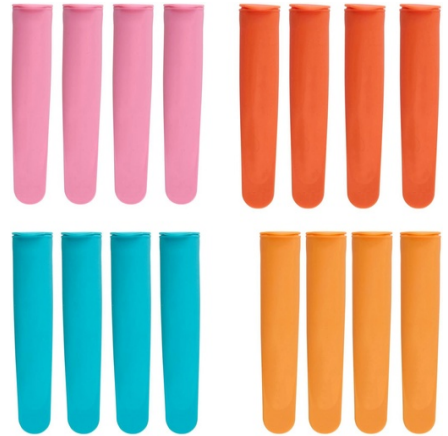

ALPINA Ice Cream Mould 100ml Ø5xh20cm Origin Kina

Create refreshing ice pops easily with this colourful mould. Perfect for summer treats in your kitchen.

- Ideal for homemade ice pops
- Easy to use and clean
- Available in four bright colours

SPECIFICATIONS

Brand	ALPINA	Diameter	50 mm
EAN	8711252331409	Minimum lead time	5 days
Manufacturer	ALPINA	FSC Article	FSCNA
Country of origin	China	FSC Packaging	FSCMIX70
Product Dimensions	50 x 45 x 194 mm	GRS Certified	No
HS code	3924100090000000	Main Colour	Orange, Pink, Red, Turquoise
Weight	156 g		