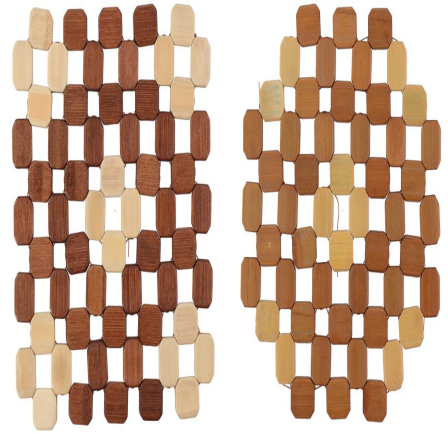

ALPINA Pan Coaster Trivet Ø21cm

Origin
Kina

Round pan coaster, perfect to protect surfaces from hot pans. Stylish design complements every kitchen or dining room.

- Shields surfaces from heat
- Trendy and practical design
- Ideal for everyday use

SPECIFICATIONS

Brand	ALPINA	Weight	98 g
EAN	8711252181219	Diameter	210 mm
Manufacturer	ALPINA	Minimum lead time	5 days
Country of origin	China	FSC Article	FSCNA
Product Dimensions	186 x 190 x 5 mm	FSC Packaging	FSCNA
HS code	4419190000000000	Main Colour	Brown, Beige