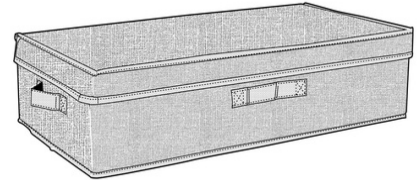

ALPINA Storage Box 67x38x15cm

Origin
Kina

Practical storage box for clothes and accessories. Space-saving design, perfect for under bed or closet organization.

- Spacious yet compact design
- Ideal for clothes or accessories
- Easy to move with handles

SPECIFICATIONS

Brand	ALPINA	Weight	1058 g
EAN	8711252569123	FSC Article	FSCNA
Manufacturer	ALPINA	Minimum lead time	5 days
Country of origin	China	FSC Packaging	FSCNA
Product Dimensions	670 x 390 x 160 mm	Main Colour	Beige, Grey
HS code	6307909899000000		

PACKAGING

Inner box dimensions	410 x 265 x 690 mm
Inner box quantity	12 pcs
Inner box weight	13570 gr
Outer box dimensions	410 x 265 x 690 mm
Outer box quantity	12 pcs
Outer box weight	13570 gr

Specifications subject to change without notice.