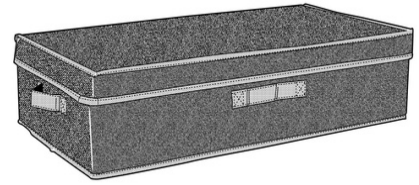

ALPINA Storage Box 67x38x15cm

Origin
Kina

Practical storage box for clothes and accessories. Space-saving design, perfect for under bed or closet organization.

- Spacious yet compact design
- Ideal for clothes or accessories
- Easy to move with handles

SPECIFICATIONS

Brand	ALPINA	Weight	1058 g
EAN	8711252569123	FSC Article	FSCNA
Manufacturer	ALPINA	Minimum lead time	5 days
Country of origin	China	FSC Packaging	FSCNA
Product Dimensions	670 x 390 x 160 mm	Main Colour	Beige, Grey
HS code	6307909899000000		

PACKAGING

Inner box dimensions	410 x 265 x 690 mm
Inner box quantity	12 pcs
Inner box weight	13570 gr
Outer box dimensions	410 x 265 x 690 mm
Outer box quantity	12 pcs
Outer box weight	13570 gr

Specifications subject to change without notice.