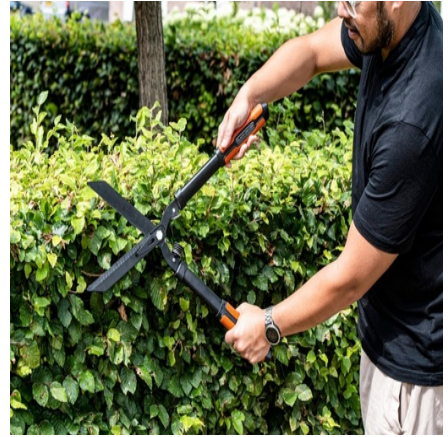

BLACK+DECKER Hedge Shears 24" Serrated Blade

Origin
Kina

Powerful hedge shears with 24" serrated blade for precise pruning. Ergonomic, lightweight design. Size: 61x18x4cm, weight: 1.1kg.

- Serrated blade ensures clean cuts
- Lightweight and ergonomic handles
- Ideal for trimming shrubs and hedges