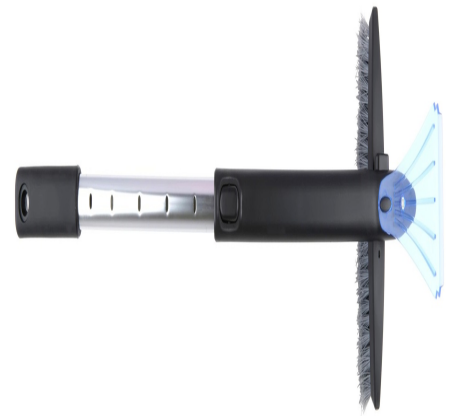

# ALL RIDE Extendable Ice Scraper and Brush

Origin  
Kina

Extendable ice scraper with brush, 59x12cm. Effortlessly clears ice and snow from your car. Comfortable and easy to use.

- Telescopic design for hard-to-reach areas
- Removes ice and snow efficiently
- Comfortable handle, easy storage

## SPECIFICATIONS

Brand	ALL RIDE	Weight	522 g
EAN	8711252435268	FSC Article	FSCNA
Manufacturer	ALL RIDE	Minimum lead time	5 days
Country of origin	China	FSC Packaging	FSCMIX70
Product Dimensions	100 x 580 x 130 mm	Main Colour	Black, Blue, Grey
HS code	9603909900000000		