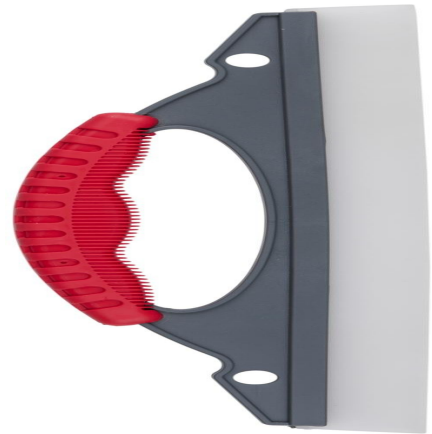

DIRT DEVIL Wiper 35x9.2x15cm

Origin
Türkiye

Efficient wiper for easy drying of surfaces. Ideal for windows, mirrors, and more.
Comfortable grip handle.

- Perfect for windows and mirrors
- Ergonomic handle for comfort
- Removes water and dirt easily

SPECIFICATIONS

Brand	DIRT DEVIL	Weight	105 g
EAN	8711252425214	FSC Article	FSCNA
Manufacturer	DIRT DEVIL	Minimum lead time	5 days
Country of origin	Türkiye	FSC Packaging	FSCMIX70
Product Dimensions	92 x 20 x 310 mm	Main Colour	Transparent, Grey
HS code	9603909900000000		