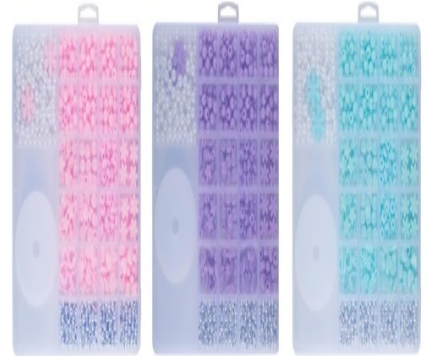

EDDY TOYS Beads Jewellery Craft Kit 10000 Pieces

Origin
Kina

Create unique jewellery with 10000 beads. Perfect for creative girls who love making their own accessories.

- Massive set with 10000 beads
- Ideal for jewellery making activities
- Encourages creativity and fun

SPECIFICATIONS

Brand	EDDY TOYS	Weight	249 g
EAN	8711252006819	FSC Article	FSCNA
Manufacturer	EDDY TOYS	Minimum lead time	5 days
Country of origin	China	FSC Packaging	FSCMIXCREDIT
Product Dimensions	190 x 17 x 199 mm	Main Colour	Blue light, Pink light, Purple light, White, Silver
HS code	9503007000000000		