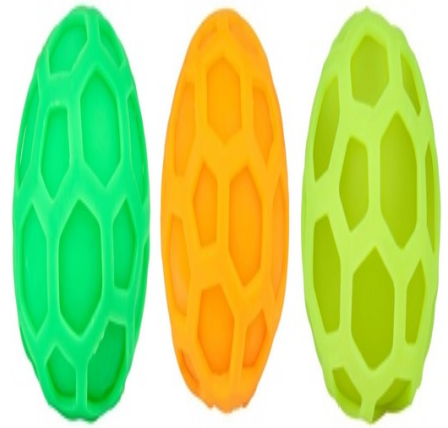

EDDY TOYS Squish Ball Neon 5.5cm

Origin
Kina

Fun neon squish ball, 5.5cm, relieves stress and provides relaxation. Ideal fidget toy for kids and adults.

- Relieves stress and tension
- Bright neon colors for extra fun
- Great for kids and adults

SPECIFICATIONS

| | | | |
|--------------------|------------------|-------------------|--------------|
| Brand | EDDY TOYS | Weight | 73 g |
| EAN | 8711252335636 | Diameter | 60 mm |
| Manufacturer | EDDY TOYS | Minimum lead time | 5 days |
| Country of origin | China | FSC Article | FSCNA |
| Product Dimensions | 60 x 60 x 60 mm | FSC Packaging | FSCNA |
| HS code | 9503009590000000 | Main Colour | Multi Colour |