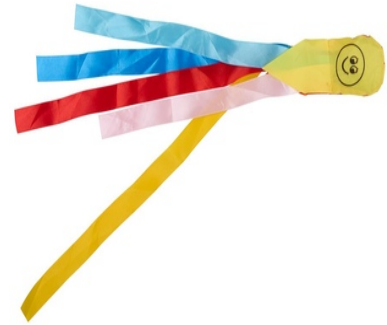

EDDY TOYS Sandbag Throw Game Rainbow 64cm

Origin
Kina

Fun outdoor sandbag throw game with rainbow ribbons. Great for summer activities and perfect for kids' play.

- Ideal for active outdoor play
- Vibrant rainbow ribbons engage children
- Promotes movement and coordination

SPECIFICATIONS

Brand	EDDY TOYS	Weight	85 g
EAN	8711252300818	FSC Article	FSCNA
Manufacturer	EDDY TOYS	Minimum lead time	5 days
Country of origin	China	FSC Packaging	FSCNA
Product Dimensions	70 x 17 x 640 mm	Main Colour	Yellow
HS code	9506999000000000		