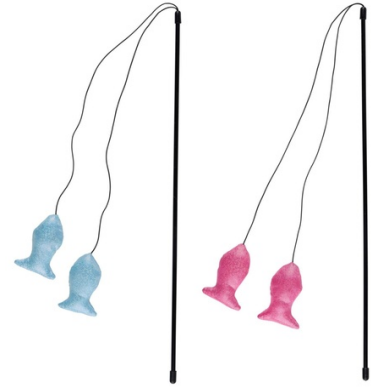

PET TOYS Cat Toy Teaser Wand With 2 Fish Origin Kina

Interactive cat teaser wand with two fish. Encourages playful exercise and bonding with your cat. Length: 46 cm.

- Promotes active play for cats
- Encourages bonding between pet and owner
- Durable and ideal for daily play

SPECIFICATIONS

Brand	PET TOYS	Weight	18 g
EAN	8711252341590	FSC Article	FSCNA
Manufacturer	PET TOYS	Minimum lead time	5 days
Country of origin	China	FSC Packaging	FSCMIX70
Product Dimensions	68 x 1 x 210 mm	Main Colour	Pink, Blue light
HS code	6307901000000000		