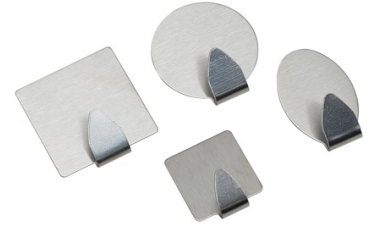

HOOKS & CO Wall Hook Self-Adhesive Stainless Steel

Origin
Kina

Strong self-adhesive wall hooks for kitchen, bathroom, or hallway. Easy to mount and reposition without tools.

- No drilling, self-adhesive mounting
- Durable stainless steel design
- Works on most smooth surfaces

SPECIFICATIONS

Brand	HOOKS & CO	Weight	37 g
EAN	8711252995397	FSC Article	FSCNA
Manufacturer	HOOKS & CO	Minimum lead time	5 days
Country of origin	China	FSC Packaging	FSCNA
Product Dimensions	104 x 27 x 170 mm	Main Colour	Silver
HS code	8302500000000000		