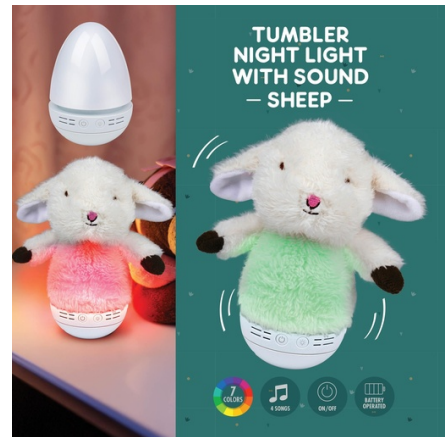

Baby Comfort Tumbler Sheep Night Light

Origin
Kina

Cute sheep night light with four soothing songs. Perfect for nurseries and children's rooms. Requires 3xAAA batteries.

- Plays 4 calming songs
- Soft, kid-friendly design
- Ideal for baby and kids' rooms

SPECIFICATIONS

Brand	UNBRANDED	Weight	242 g
EAN	8711252335490	FSC Article	FSCNA
Manufacturer	UNBRANDED	Minimum lead time	5 days
Country of origin	China	FSC Packaging	FSCMIX70
Product Dimensions	165 x 90 x 165 mm	Main Colour	Beige
HS code	9503004990000000		