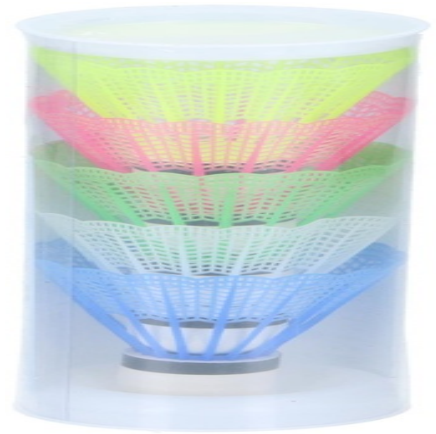

Badminton Shuttle For Outdoor Play

Origin
Kina

Lightweight badminton shuttle, ideal for fast outdoor play. Perfect for both recreational and sporty matches.

- Durable, lightweight construction
- Ideal for outdoor badminton games
- Great for sports and recreation

SPECIFICATIONS

Brand	Uten merke	Weight	36 g
EAN	8711252453453	Diameter	65 mm
Manufacturer	UNBRANDED	Minimum lead time	5 days
Country of origin	China	FSC Article	FSCNA
Product Dimensions	65 x 65 x 197 mm	FSC Packaging	FSCNA
HS code	9506999000000000	Main Colour	White, Blue, Yellow, Pink, Green