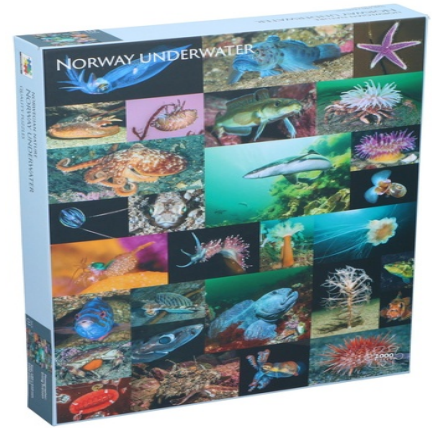

Puzzle Norway Underwater 1000 Pieces

Origin
Kina

Puzzle with Norwegian underwater world scenery. Size: 68x48cm.

- 1000 pieces for great fun
- Norway underwater theme
- Size 68x48cm

SPECIFICATIONS

Brand	UNBRANDED	Weight	842 g
EAN	7072611003988	FSC Article	FSCNA
Manufacturer	UNBRANDED	Minimum lead time	5 days
Country of origin	China	FSC Packaging	FSCNA
Product Dimensions	680 x 480 x 5 mm	GRS Certified	No
HS code	9503006900000000	Main Colour	Multi Colour

PACKAGING

Inner box dimensions	390 x 300 x 290 mm
Inner box quantity	6 pcs
Inner box weight	5150 gr
Outer box dimensions	390 x 300 x 290 mm
Outer box quantity	6 pcs
Outer box weight	5150 gr

Specifications subject to change without notice.