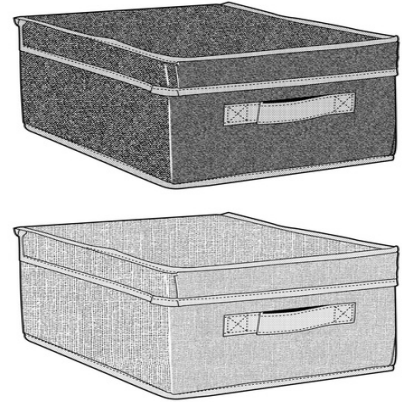

ALPINA Storage Box 25x36x16cm

Origin
China

Convenient storage box for neatly organizing items. Compact size, easy to stack, equipped with a handy handle.

- Compact and stackable design
- Comes with sturdy handle
- Ideal for various household items

SPECIFICATIONS

Brand	ALPINA	Weight	409 g
EAN	8711252569130	FSC Article	FSCNA
Manufacturer	ALPINA	Minimum lead time	5 days
Country of origin	China	FSC Packaging	FSCNA
Product Dimensions	250 x 367 x 160 mm	Main Colour	Grey, Beige
HS code	6307909899000000		

PACKAGING

Inner box dimensions	390 x 190 x 265 mm
Inner box quantity	12 pcs
Inner box weight	5220 gr
Outer box dimensions	390 x 190 x 265 mm
Outer box quantity	12 pcs
Outer box weight	5220 gr

Specifications subject to change without notice.