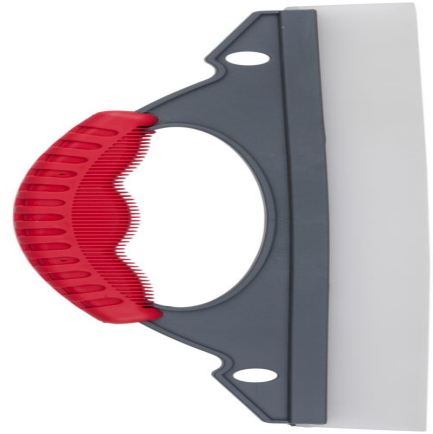

# DIRT DEVIL Wiper 35x9.2x15cm

Origin  
Turkijje

Efficient wiper for easy drying of surfaces. Ideal for windows, mirrors, and more.  
Comfortable grip handle.

- Perfect for windows and mirrors
- Ergonomic handle for comfort
- Removes water and dirt easily

## SPECIFICATIONS

Brand	<b>DIRT DEVIL</b>	Weight	<b>105 g</b>
EAN	<b>8711252425214</b>	FSC Article	<b>FSCNA</b>
Manufacturer	<b>DIRT DEVIL</b>	Minimum lead time	<b>5 days</b>
Country of origin	<b>Türkiye</b>	FSC Packaging	<b>FSCMIX70</b>
Product Dimensions	<b>92 x 20 x 310 mm</b>	Main Colour	<b>Transparent, Grey</b>
HS code	<b>9603909900000000</b>		