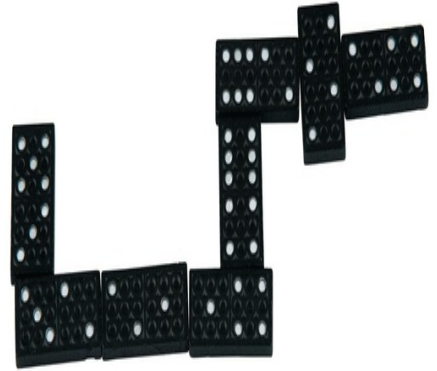

EDDY TOYS Domino Wood

Origin
China

Classic wooden domino game. Ideal for family game nights and educational fun for all ages.

- Made from durable wood
- Encourages logical thinking
- Perfect for all ages

SPECIFICATIONS

Brand	EDDY TOYS	Weight	76 g
EAN	8711252351070	FSC Article	FSCNA
Manufacturer	EDDY TOYS	Minimum lead time	5 days
Country of origin	China	FSC Packaging	FSCMIXCREDIT
Product Dimensions	150 x 30 x 63 mm	Main Colour	Black
HS code	9504908000000000		