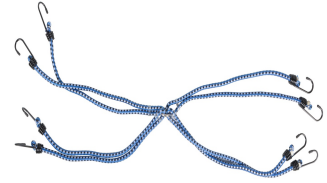

KINZO 8-Arms Bungee Cord 80cm

Origin
China

Durable 8-arms bungee cord, perfect for securing loads. Available in assorted colors, TÜV/GS certified for safety.

- 8 arms provide superior hold
- TÜV/GS certified for reliability
- Ideal for luggage and transport

SPECIFICATIONS

Brand	KINZO	Weight	389 g
EAN	8711252855585	FSC Article	FSCNA
Manufacturer	KINZO	Minimum lead time	5 days
Country of origin	China	FSC Packaging	FSCNA
Product Dimensions	111 x 190 x 60 mm	Main Colour	Blue, Yellow, Black, Silver
HS code	6307909899000000		