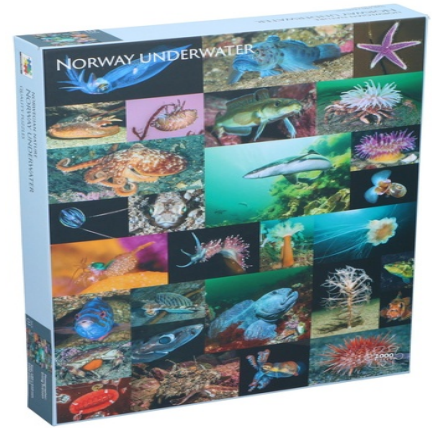

Puzzle Norway Underwater 1000 Pieces

Origin
China

Puzzle with Norwegian underwater world scenery. Size: 68x48cm.

- 1000 pieces for great fun
- Norway underwater theme
- Size 68x48cm

SPECIFICATIONS

Brand	UNBRANDED	Weight	842 g
EAN	7072611003988	FSC Article	FSCNA
Manufacturer	UNBRANDED	Minimum lead time	5 days
Country of origin	China	FSC Packaging	FSCNA
Product Dimensions	680 x 480 x 5 mm	GRS Certified	No
HS code	9503006900000000	Main Colour	Multi Colour

PACKAGING

Inner box dimensions	390 x 300 x 290 mm
Inner box quantity	6 pcs
Inner box weight	5150 gr
Outer box dimensions	390 x 300 x 290 mm
Outer box quantity	6 pcs
Outer box weight	5150 gr

Specifications subject to change without notice.