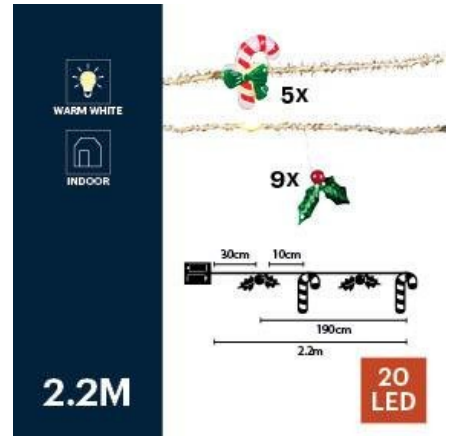

GRUNDIG Christmas 20 LED Candy Cane & Leaf String Light

Origin
Chiny

Festive 2.2m string light with 20 LED candy cane & leaf shapes. Battery powered for easy indoor decoration.

- Candy cane & leaf festive shapes
- Battery operated, 2x AA required
- Perfect for indoor Christmas decor

SPECIFICATIONS

Brand	GRUNDIG	Weight	33 g
EAN	8711252334066	Diameter	50 mm
Manufacturer	GRUNDIG	Minimum lead time	5 days
Country of origin	China	FSC Article	FSCNA
Product Dimensions	2200 x 50 x 50 mm	FSC Packaging	FSCMIX70
HS code	9405423990000000	Main Colour	Brown light, Green, Red, White

PACKAGING

Inner box dimensions	230 x 175 x 155 mm
Inner box quantity	12 pcs
Inner box weight	970 gr
Outer box dimensions	230 x 175 x 155 mm
Outer box quantity	12 pcs
Outer box weight	970 gr

Specifications subject to change without notice.