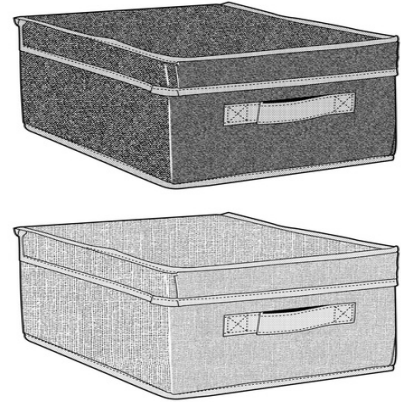

# ALPINA Storage Box 25x36x16cm

Origin  
China

Convenient storage box for neatly organizing items. Compact size, easy to stack, equipped with a handy handle.

- Compact and stackable design
- Comes with sturdy handle
- Ideal for various household items

## SPECIFICATIONS

Brand	ALPINA	Weight	409 g
EAN	8711252569130	FSC Article	FSCNA
Manufacturer	ALPINA	Minimum lead time	5 days
Country of origin	China	FSC Packaging	FSCNA
Product Dimensions	250 x 367 x 160 mm	Main Colour	Grey, Beige
HS code	6307909899000000		

## PACKAGING

Inner box dimensions	390 x 190 x 265 mm
Inner box quantity	12 pcs
Inner box weight	5220 gr
Outer box dimensions	390 x 190 x 265 mm
Outer box quantity	12 pcs
Outer box weight	5220 gr

Specifications subject to change without notice.