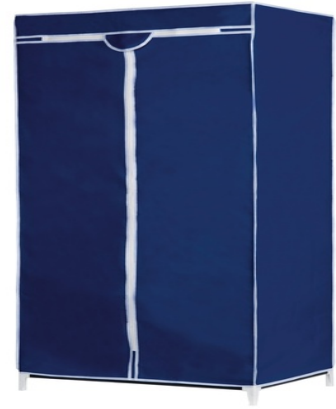

ALPINA Wardrobe 160x75x50cm

Origin
China

Spacious wardrobe for organizing clothes. Perfect for bedrooms, attics, or guest rooms. Features easy-access zipper closure.

- Large clothing storage capacity
- Quick and easy assembly
- Portable and lightweight design

SPECIFICATIONS

Brand	ALPINA	Weight	1169 g
EAN	8711252083285	Diameter	13 mm
Manufacturer	ALPINA	Minimum lead time	5 days
Country of origin	China	FSC Article	FSCNA
Product Dimensions	226 x 72 x 805 mm	FSC Packaging	FSCNA
HS code	9403208000000000	Main Colour	Black