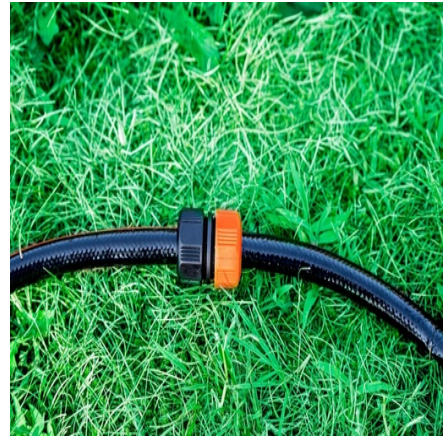

# BLACK+DECKER Hose Mender 1/2 Inch

Origin  
China

Easily repair your garden hose with this 1/2 inch hose mender. Ensures secure and quick connection.

- Fast, easy installation
- Durable, leak-proof joint
- Fits standard 1/2 inch hoses

## SPECIFICATIONS

Brand	<b>BLACK+DECKER</b>	Weight	<b>16 g</b>
EAN	<b>8711252235875</b>	FSC Article	<b>FSCNA</b>
Manufacturer	<b>BLACK+DECKER</b>	Minimum lead time	<b>5 days</b>
Country of origin	<b>China</b>	FSC Packaging	<b>FSCNA</b>
Product Dimensions	<b>33 x 34 x 45 mm</b>	Main Colour	<b>Black</b>
HS code	<b>3917400099000000</b>		