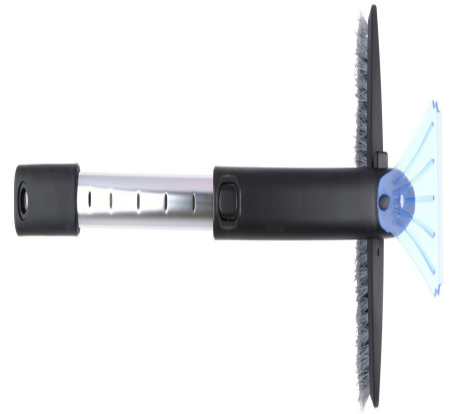

ALL RIDE Extendable Ice Scraper and Brush Origin Chiny

Extendable ice scraper with brush, 59x12cm. Effortlessly clears ice and snow from your car. Comfortable and easy to use.

- Telescopic design for hard-to-reach areas
- Removes ice and snow efficiently
- Comfortable handle, easy storage

SPECIFICATIONS

Brand	ALL RIDE	Weight	522 g
EAN	8711252435268	FSC Article	FSCNA
Manufacturer	ALL RIDE	Minimum lead time	5 days
Country of origin	China	FSC Packaging	FSCMIX70
Product Dimensions	100 x 580 x 130 mm	Main Colour	Black, Blue, Grey
HS code	9603909900000000		