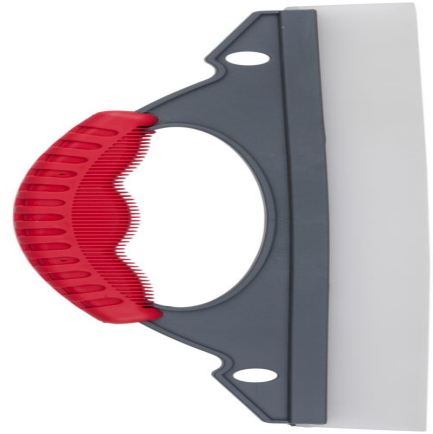

DIRT DEVIL Wiper 35x9.2x15cm

Origin
Türçja

Efficient wiper for easy drying of surfaces. Ideal for windows, mirrors, and more.
Comfortable grip handle.

- Perfect for windows and mirrors
- Ergonomic handle for comfort
- Removes water and dirt easily

SPECIFICATIONS

| | | | |
|--------------------|-------------------------|-------------------|--------------------------|
| Brand | DIRT DEVIL | Weight | 105 g |
| EAN | 8711252425214 | FSC Article | FSCNA |
| Manufacturer | DIRT DEVIL | Minimum lead time | 5 days |
| Country of origin | Türkiye | FSC Packaging | FSCMIX70 |
| Product Dimensions | 92 x 20 x 310 mm | Main Colour | Transparent, Grey |
| HS code | 9603909900000000 | | |