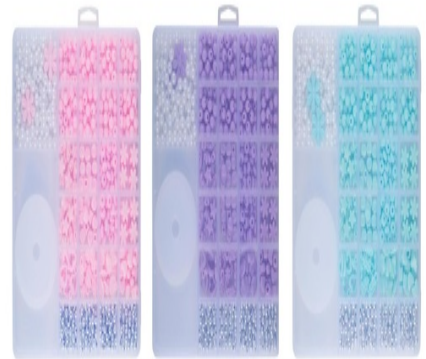

# EDDY TOYS Beads Jewellery Craft Kit 10000 Pieces

Origin  
Chiny

Create unique jewellery with 10000 beads. Perfect for creative girls who love making their own accessories.

- Massive set with 10000 beads
- Ideal for jewellery making activities
- Encourages creativity and fun

## SPECIFICATIONS

Brand	<b>EDDY TOYS</b>	Weight	<b>249 g</b>
EAN	<b>8711252006819</b>	FSC Article	<b>FSCNA</b>
Manufacturer	<b>EDDY TOYS</b>	Minimum lead time	<b>5 days</b>
Country of origin	<b>China</b>	FSC Packaging	<b>FSCMIXCREDIT</b>
Product Dimensions	<b>190 x 17 x 199 mm</b>	Main Colour	<b>Blue light, Pink light, Purple light, White, Silver</b>
HS code	<b>9503007000000000</b>		