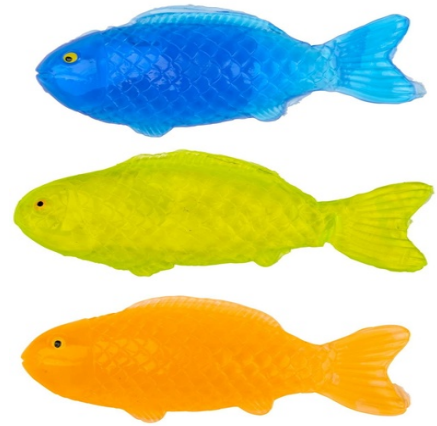

EDDY TOYS Stretchy Fish Figures 17.5cm

Origin
China

Colorful stretchy fish figures, 17.5cm, ideal for playful fun or party favors. Great for children's gifts and surprises.

- Encourages creative play
- Ideal party favor gift
- Bright colors and flexible

SPECIFICATIONS

Brand	EDDY TOYS	Weight	83 g
EAN	8711252351384	FSC Article	FSCNA
Manufacturer	EDDY TOYS	Minimum lead time	5 days
Country of origin	China	FSC Packaging	FSC100
Product Dimensions	172 x 20 x 80 mm	GRS Certified	No
HS code	9503004990000000	Main Colour	Multi Colour