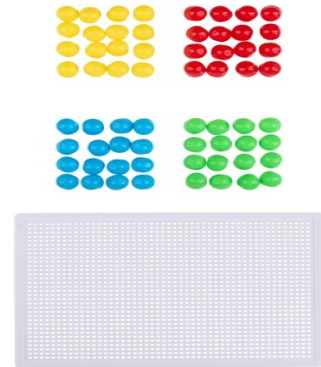

# EDDY TOYS Nail Building Puzzle for Children

Origin  
China

Creative nail building puzzle enhances fine motor skills and imagination in kids. Perfect for hours of educational fun.

- Encourages fine motor skills
- Boosts creative thinking
- Ideal for young children

## SPECIFICATIONS

Brand	<b>EDDY TOYS</b>	Weight	<b>109 g</b>
EAN	<b>8711252297651</b>	FSC Article	<b>FSCNA</b>
Manufacturer	<b>EDDY TOYS</b>	Minimum lead time	<b>5 days</b>
Country of origin	<b>China</b>	FSC Packaging	<b>FSC100</b>
Product Dimensions	<b>270 x 15 x 190 mm</b>	GRS Certified	<b>No</b>
HS code	<b>9503003500000000</b>	Main Colour	<b>White, Red, Blue, Yellow, Green</b>

## PACKAGING

Inner box dimensions	<b>415 x 330 x 305 mm</b>
Inner box quantity	<b>12 pcs</b>
Inner box weight	<b>3600 gr</b>
Outer box dimensions	<b>415 x 330 x 305 mm</b>
Outer box quantity	<b>12 pcs</b>
Outer box weight	<b>3600 gr</b>