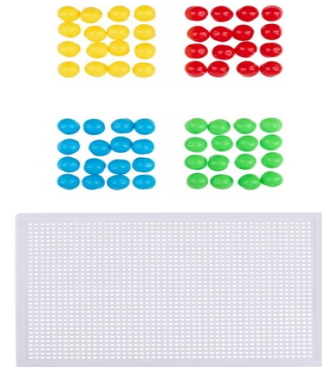

EDDY TOYS Nail Building Puzzle for Children

Origin
China

Creative nail building puzzle enhances fine motor skills and imagination in kids. Perfect for hours of educational fun.

- Encourages fine motor skills
- Boosts creative thinking
- Ideal for young children

SPECIFICATIONS

Brand	EDDY TOYS	Weight	109 g
EAN	8711252297651	FSC Article	FSCNA
Manufacturer	EDDY TOYS	Minimum lead time	5 days
Country of origin	China	FSC Packaging	FSC100
Product Dimensions	270 x 15 x 190 mm	GRS Certified	No
HS code	9503003500000000	Main Colour	White, Red, Blue, Yellow, Green

PACKAGING

Inner box dimensions	415 x 330 x 305 mm
Inner box quantity	12 pcs
Inner box weight	3600 gr
Outer box dimensions	415 x 330 x 305 mm
Outer box quantity	12 pcs
Outer box weight	3600 gr

Specifications subject to change without notice.