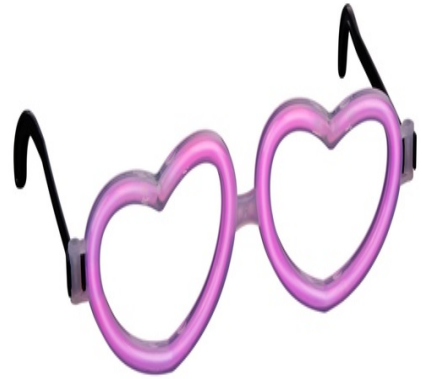

EDDY TOYS Glow Glasses Light Up Party

Origin
Chiny

Fun glow glasses for parties and celebrations. Enjoy two eye-catching designs that make you stand out in the dark.

- Bright glowing effect
- Ideal for parties
- Two stylish designs

SPECIFICATIONS

Brand	EDDY TOYS	Weight	23 g
EAN	8711252307565	FSC Article	FSCNA
Manufacturer	EDDY TOYS	Minimum lead time	5 days
Country of origin	China	FSC Packaging	FSCMIX70
Product Dimensions	165 x 125 x 70 mm	Main Colour	Blue, Pink
HS code	9505900000000000		