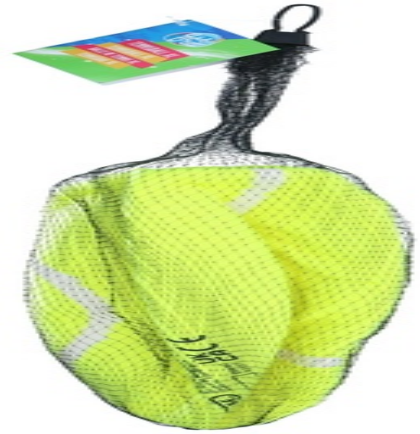

EDDY TOYS Tennis Ball XL Ø22cm 290g

Origin
China

Oversized tennis ball for outdoor fun. Perfect for active play in the garden or on the field.

- Large size for extra fun
- Durable and lightweight design
- Great for garden or field

SPECIFICATIONS

Brand	EDDY TOYS	Weight	303 g
EAN	8711252431277	Diameter	220 mm
Manufacturer	EDDY TOYS	Minimum lead time	5 days
Country of origin	China	FSC Article	FSCNA
Product Dimensions	220 x 220 x 220 mm	FSC Packaging	FSC100
HS code	9506699000000000	Main Colour	Green light, White