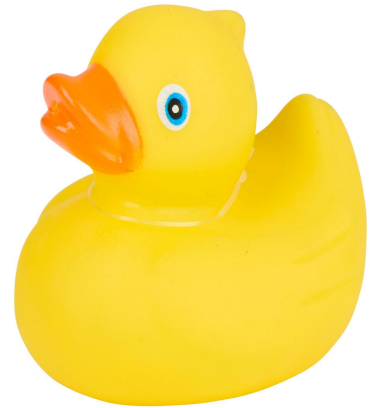

EDDY TOYS Bath Duck 6cm

Origin
Chiny

Fun 6cm bath duck for endless bath time enjoyment. Perfect size for little hands and encourages imaginative water play.

- Perfect for small children
- Promotes imaginative bath play
- Lightweight and safe design

SPECIFICATIONS

Brand	EDDY TOYS	Weight	17 g
EAN	8711252306018	FSC Article	FSCNA
Manufacturer	EDDY TOYS	Minimum lead time	5 days
Country of origin	China	FSC Packaging	FSC100
Product Dimensions	60 x 50 x 55 mm	Main Colour	Yellow
HS code	9503004990000000		