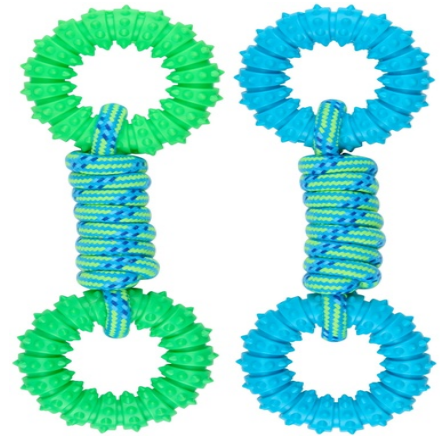

# PET TOYS Dog Toy Rope With Rings

Origin  
Chiny

Durable rope toy with rings for dogs. Great for chewing and tug games. Size: 29x11x4cm.

- Built for strong chewers
- Promotes healthy gums
- Ideal for interactive play

## SPECIFICATIONS

Brand	<b>PET TOYS</b>	Weight	<b>174 g</b>
EAN	<b>8711252424811</b>	FSC Article	<b>FSCNA</b>
Manufacturer	<b>PET TOYS</b>	Minimum lead time	<b>5 days</b>
Country of origin	<b>China</b>	FSC Packaging	<b>FSCMIX70</b>
Product Dimensions	<b>305 x 105 x 50 mm</b>	Main Colour	<b>Green light, Blue light, Blue dark, Yellow light</b>
HS code	<b>3926909790000000</b>		