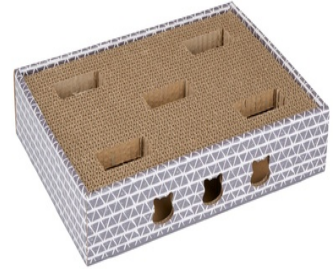

PET TOYS Cat Toy Scratch Board With Balls Origin Chiny

Interactive scratch board for cats with built-in balls. Encourages hunting instincts, offers fun, and maintains claws.

- Moving balls for extra entertainment
- Supports cats' natural scratching needs
- Durable design for long-lasting use

SPECIFICATIONS

Brand	PET TOYS	Weight	215 g
EAN	8711252006789	FSC Article	FSCNA
Manufacturer	PET TOYS	Minimum lead time	5 days
Country of origin	China	FSC Packaging	FSCMIX70
Product Dimensions	350 x 245 x 65 mm	Main Colour	Brown dark, Black, White, Green light
HS code	4823908580000000		

PACKAGING

Inner box dimensions	360 x 265 x 280 mm
Inner box quantity	4 pcs
Inner box weight	1900 gr
Outer box dimensions	360 x 265 x 280 mm
Outer box quantity	4 pcs
Outer box weight	1900 gr

Specifications subject to change without notice.